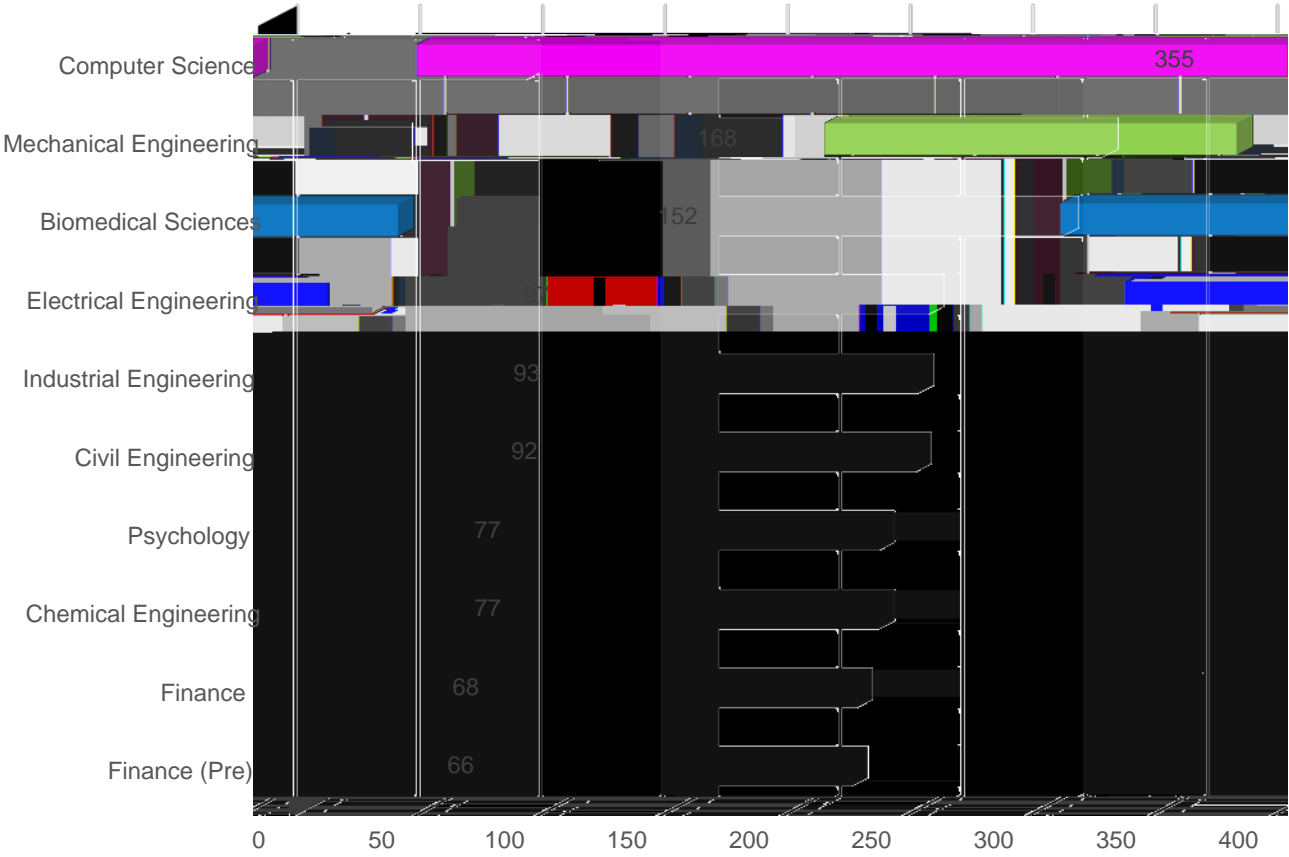

USF World
Office of International Services
Fall 2021

Top 10 Countries

USF World
Office of International Services
Fall 2021

400

200

0

USF World
Office of International Services
Fall 2021

Top 10 Countries Undergraduate Students

USF World
Office of International Services
Fall 2021

Top 10 Countries Pathway Students

USF World

USF World
Office of International Services
Fall 2021

Top 10 Majors Undergraduate Students

Bolivia	54
---------	----

Dominican Republic	6	0.13%
Ecuador	24	0.51%
Egypt	88	1.88%
El Salvador	16	0.34%
Eritrea	1	0.02%
Ethiopia	8	0.17%
Finland	3	0.06%
France	29	0.62%
Gabon	2	0.04%
Georgia	6	0.13%
Germany	28	0.60%
Ghana	20	0.43%
Greece	5	0.11%
Grenada	1	0.02%
Guatemala	9	0.19%
Guyana	3	0.06%
Haiti	18	0.38%
Honduras	28	0.60%
Hong Kong	2	0.04%
Iceland	1	0.02%
India	959	20.44%
Indonesia	13	0.28%
Iran	39	0.83%
Iraq	3	0.06%