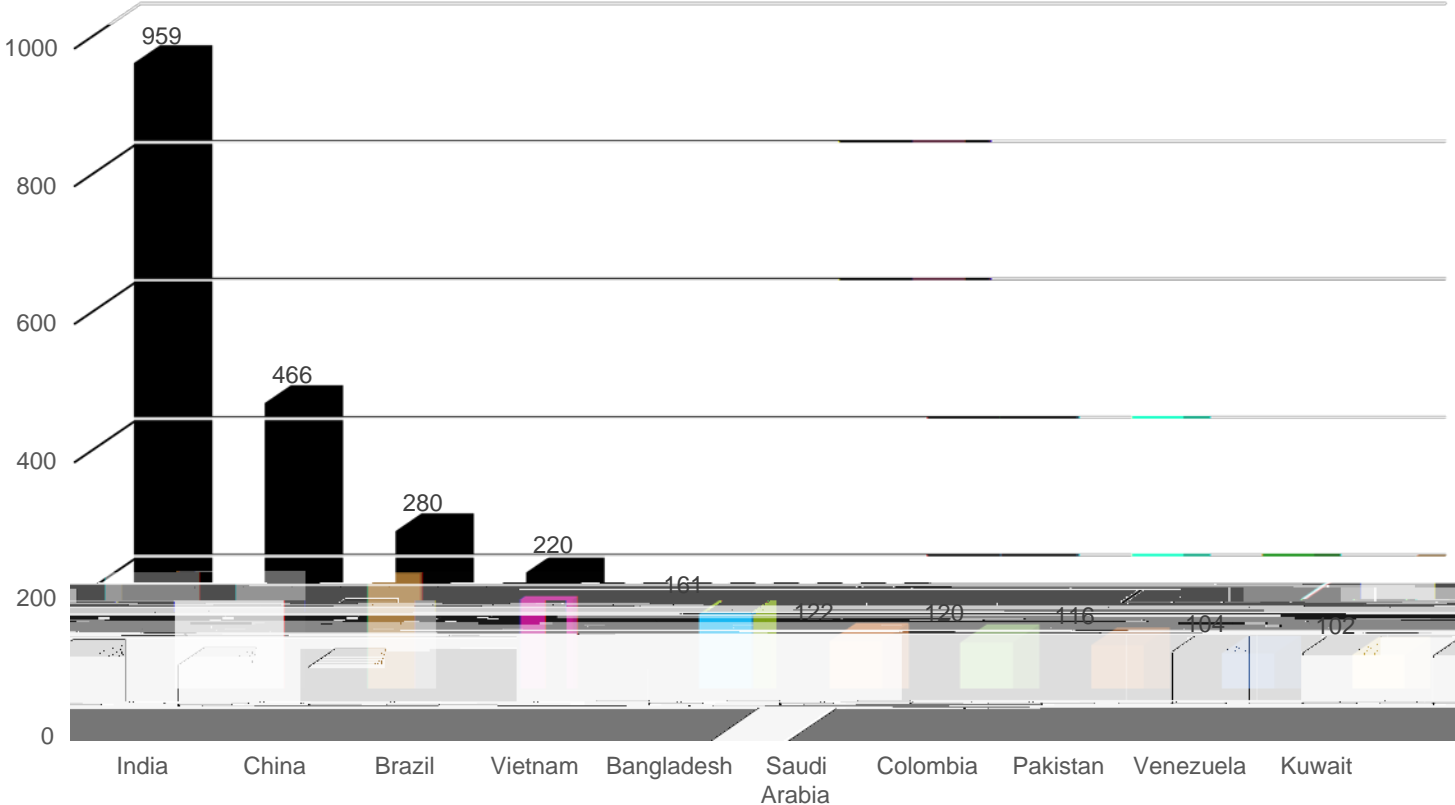

USF World
Office of International Services
Fall 2021

Top 10 Countries

USF World
Office of International Services
Fall 2021

400

200

0

USF World
Office of International Services
Fall 2021

Top 10 Countries Undergraduate Students

USF World
Office of International Services
Fall 2021

Top 10 Countries Pathway Students

USF World

USF World
Office of International Services
Fall 2021

Top 10 Majors Undergraduate Students

Bolivia	54
---------	----

Dominican Republic	6	0.13%
Ecuador	24	0.51%
Egypt	88	1.88%
El Salvador	16	0.34%
Eritrea	1	0.02%
Ethiopia	8	0.17%
Finland	3	0.06%
France	29	0.62%
Gabon	2	0.04%
Georgia	6	0.13%
Germany	28	0.60%
Ghana	20	0.43%
Greece	5	0.11%
Grenada	1	0.02%
Guatemala	9	0.19%
Guyana	3	0.06%
Haiti	18	0.38%
Honduras	28	0.60%
Hong Kong	2	0.04%
Iceland	1	0.02%
India	959	20.44%
Indonesia	13	0.28%
Iran	39	0.83%
Iraq	3	0.06%

Czech Republic	2	0.04%
Denmark	3	0.06%
Dominica	7	0.15%