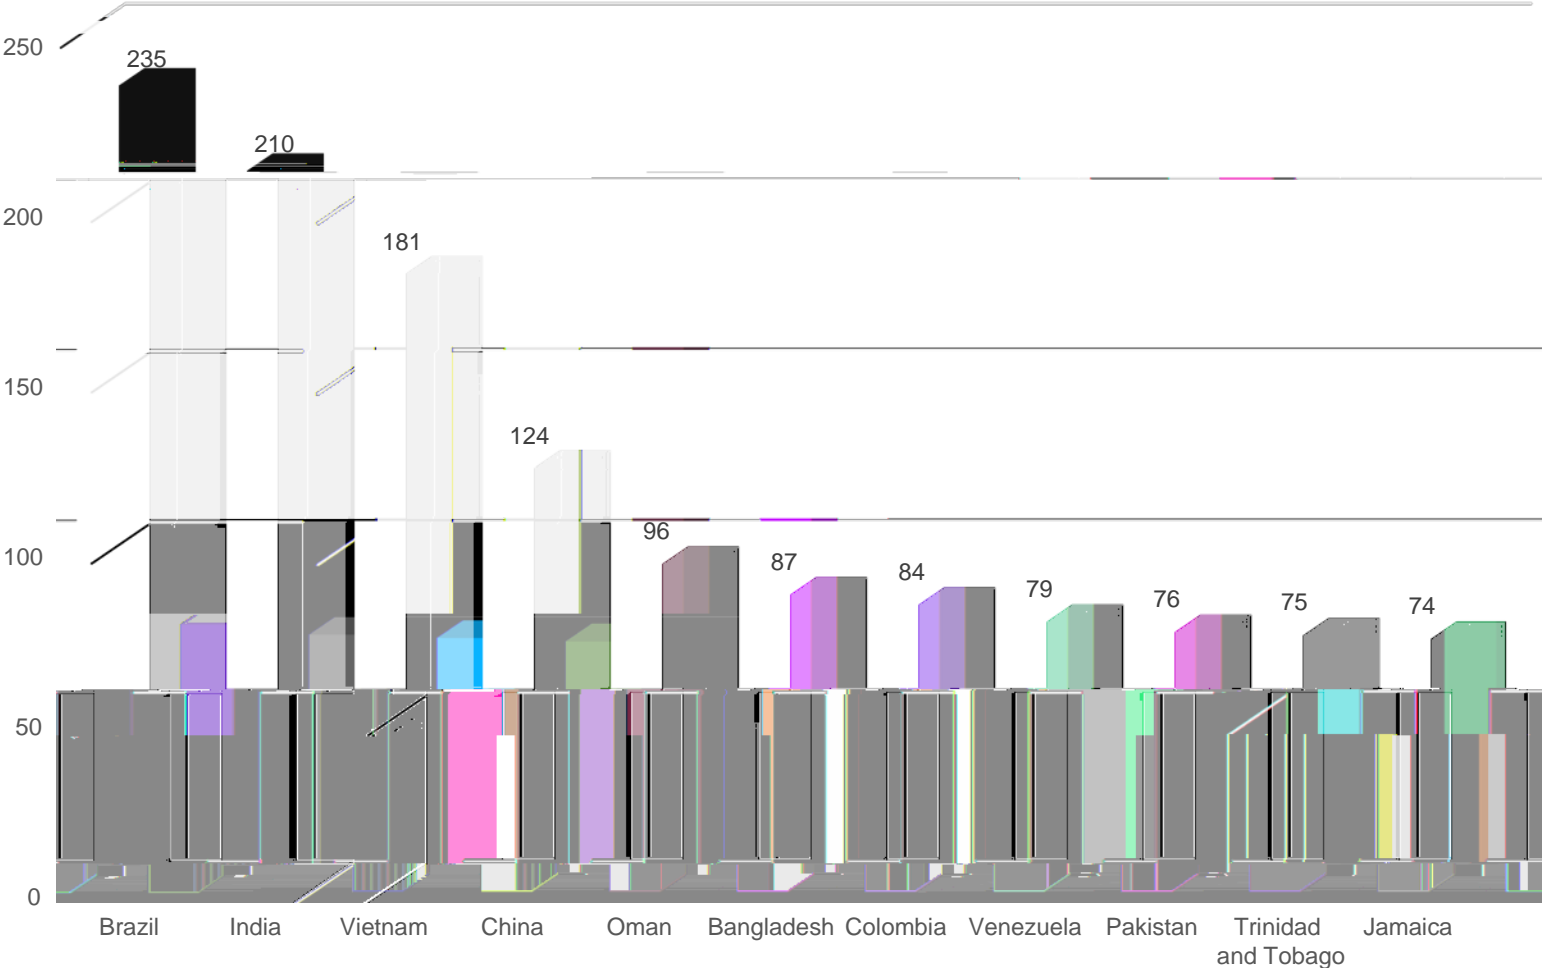

USF World
Office of International Services
Fall 2021

Top 10 Countries

USF World
Office of International Services
Fall 2021

400

200

0

USF World
Office of International Services
Fall 2021

Top 10 Countries Undergraduate Students

USF World
Office of International Services
Fall 2021

Top 10 Countries Pathway Students

USF World

USF World
Office of International Services
Fall 2021

Top 10 Majors Undergraduate Students

Bolivia	54
---------	----

Dominican Republic	6	0.13%
Ecuador	24	0.51%
Egypt	88	1.88%
El Salvador	16	0.34%
Eritrea	1	0.02%
Ethiopia	8	0.17%
Finland	3	0.06%
France	29	0.62%
Gabon	2	0.04%
Georgia	6	0.13%
Germany	28	0.60%
Ghana	20	0.43%
Greece	5	0.11%
Grenada	1	0.02%
Guatemala	9	0.19%
Guyana	3	0.06%
Haiti	18	0.38%
Honduras	28	0.60%
Hong Kong	2	0.04%
Iceland	1	0.02%
India	959	20.44%
Indonesia	13	0.28%
Iran	39	0.83%
Iraq	3	0.06%

Czech Republic	2	0.04%
Denmark	3	0.06%
Dominica	7	0.15%