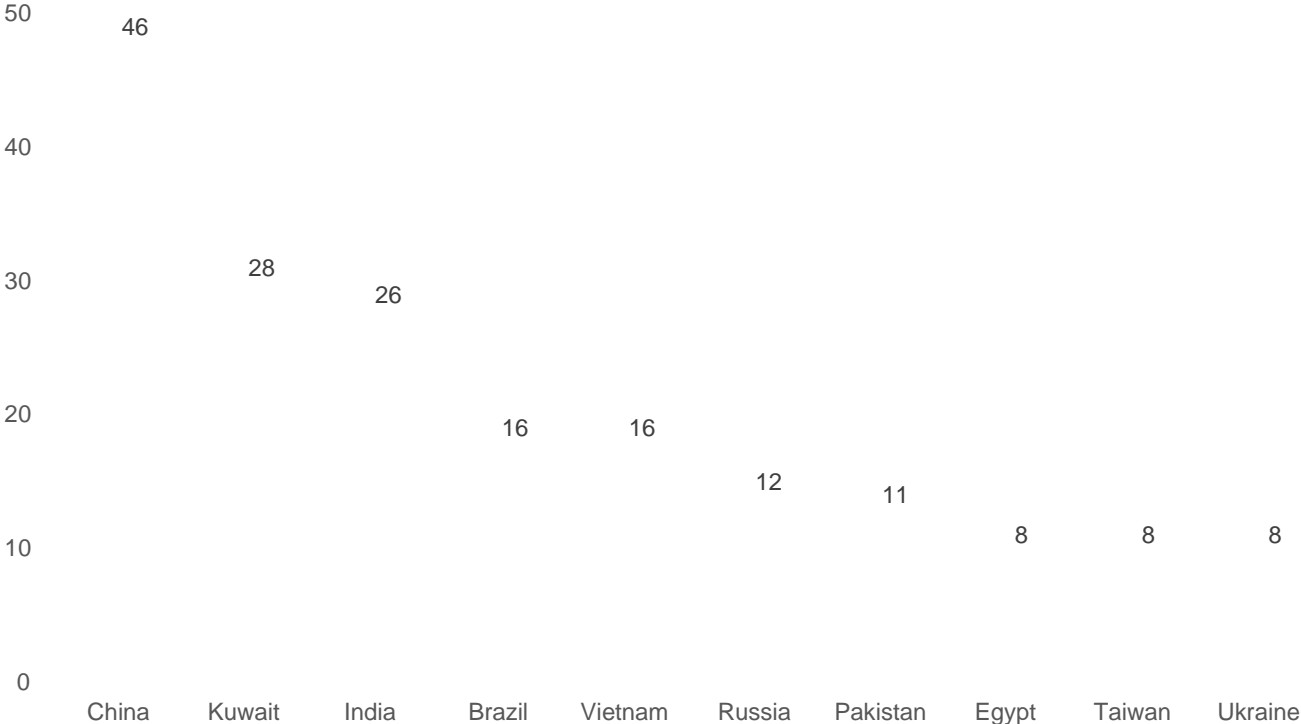

USF World
Office of International Services
Fall 2021

Top 10 Countries

USF World
Office of International Services
Fall 2021

400

200

0

USF World
Office of International Services
Fall 2021

Top 10 Countries Undergraduate Students

USF World
Office of International Services
Fall 2021

Top 10 Countries Pathway Students

USF World

USF World
Office of International Services
Fall 2021

Top 10 Majors Undergraduate Students

Bolivia	54
---------	----

Dominican Republic	6	0.13%
Ecuador	24	0.51%
Egypt	88	1.88%
El Salvador	16	0.34%
Eritrea	1	0.02%
Ethiopia	8	0.17%
Finland	3	0.06%
France	29	0.62%
Gabon	2	0.04%
Georgia	6	0.13%
Germany	28	0.60%
Ghana	20	0.43%
Greece	5	0.11%
Grenada	1	0.02%
Guatemala	9	0.19%
Guyana	3	0.06%
Haiti	18	0.38%
Honduras	28	0.60%
Hong Kong	2	0.04%
Iceland	1	0.02%
India	959	20.44%
Indonesia	13	0.28%
Iran	39	0.83%
Iraq	3	0.06%

Czech Republic	2	0.04%
Denmark	3	0.06%
Dominica	7	0.15%