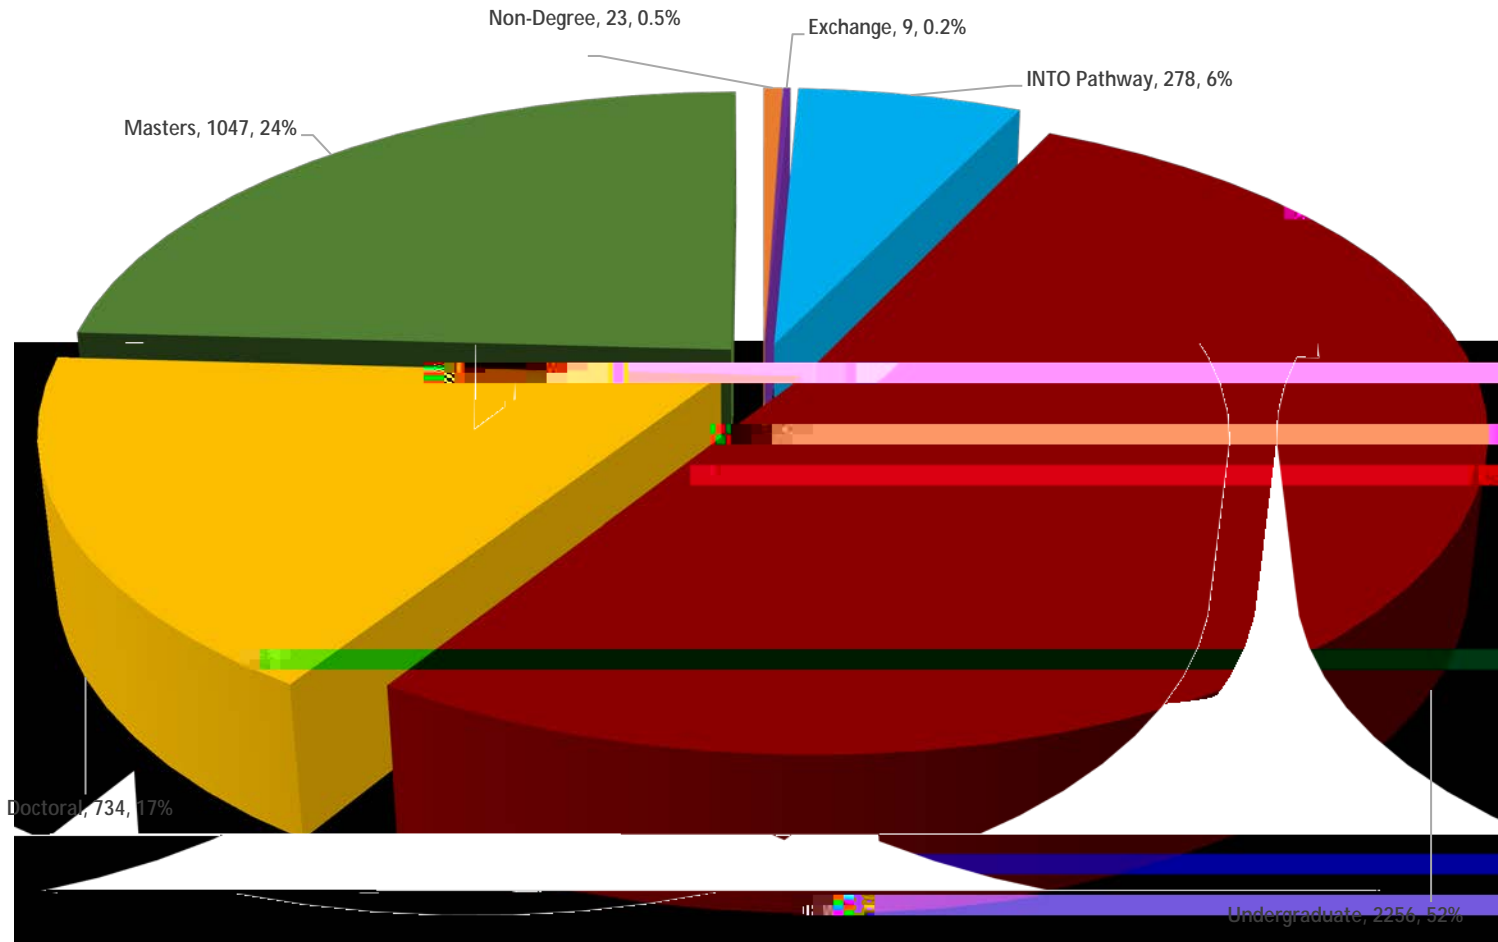

USF World
Office of International Services
Fall 2020

USF International Students Per Academic Level

USF World
Office of International Services
Fall 2020

Top 10 Countries

USF World
Office of International Services
Fall 2020

USF World
Office of International Services
Fall 2020

Top 10 Countries - Pathway Students

USF World
Office of International Services
Fall 2020

Top 10 Graduate Majors

USF World
Office of International Services
Fall 2020

Top 10 Majors - Undergraduate Students

Nicaragua	1	0.02%
Niger	1	0.02%
Nigeria	79	1.82%
Norway	1	0.02%
Oman	137	3.15%

Number of International Students Per Country (Numerical Order)

Country	# Per	% of Total
India	696	16.01%
China	652	15.00%
Brazil	247	5.68%
Saudi Arabia	161	3.70%
Vietnam	151	3.47%
Bangladesh	140	3.22%
Oman	137	3.15%
Venezuela	115	2.65%
Taiwan	88	2.02%
Pakistan	87	2.00%
Kuwait	83	1.91%
Colombia	80	1.84%
Jamaica	80	1.84%
Nigeria	79	1.82%
Trinidad & Tobago	79	1.82%
Egypt	72	1.66%
Russia	66	1.52%
Mexico	65	1.50%