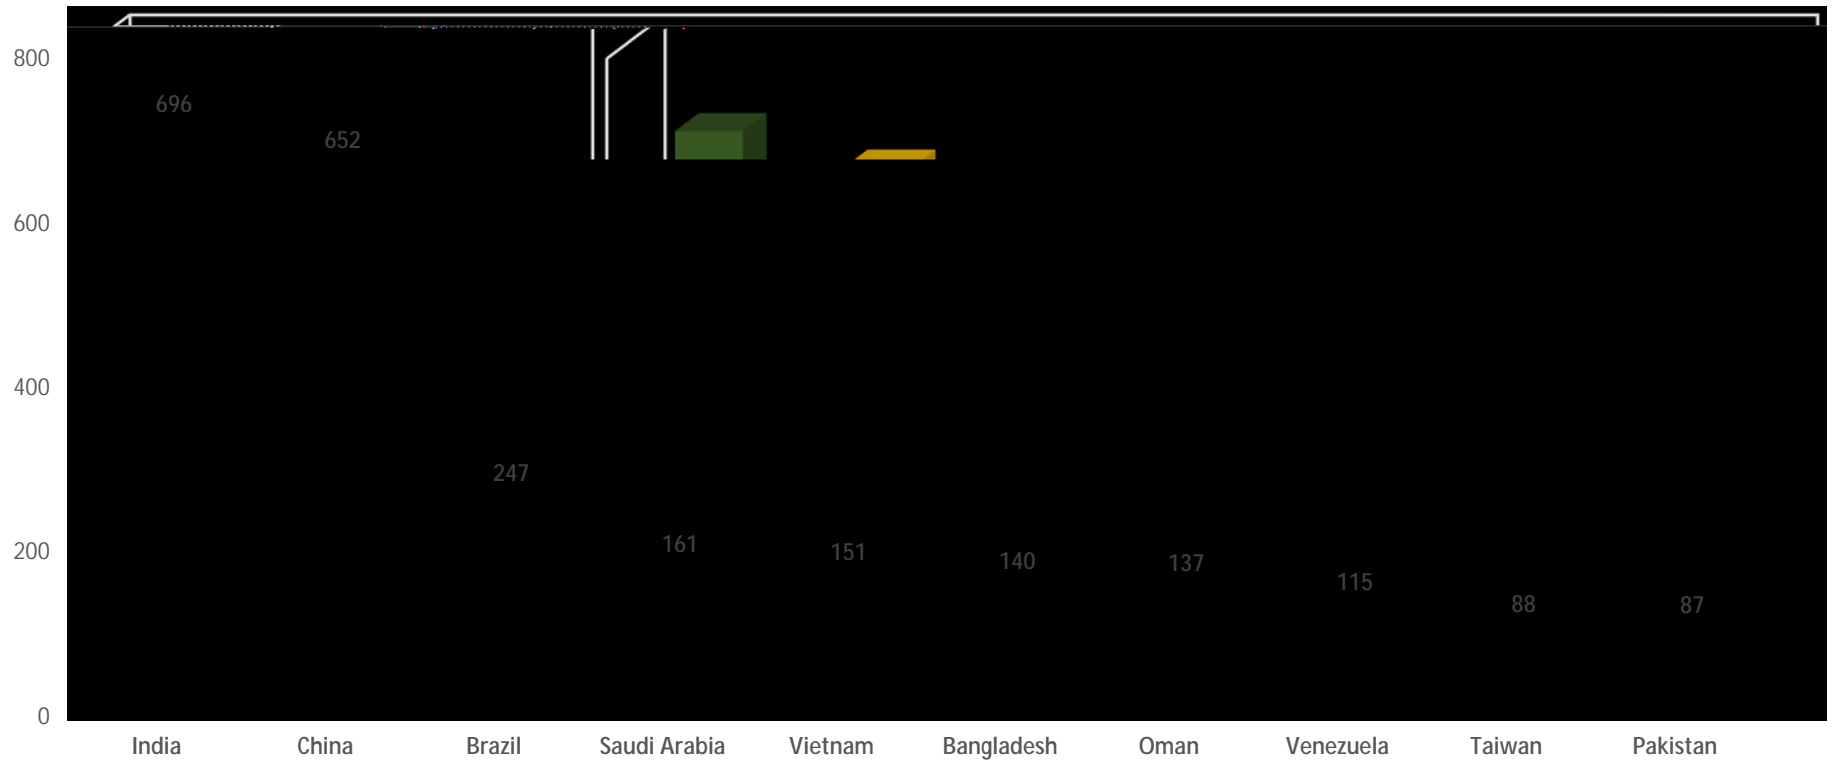

USF World
Office of International Services
Fall 2020

USF International Students Per Academic Level

USF World
Office of International Services
Fall 2020

Top 10 Countries

USF World
Office of International Services
Fall 2020

USF World
Office of International Services
Fall 2020

Top 10 Countries - Pathway Students

USF World
Office of International Services
Fall 2020

Top 10 Graduate Majors

USF World
Office of International Services
Fall 2020

Top 10 Majors - Undergraduate Students

Nicaragua	1	0.02%
Niger	1	0.02%
Nigeria	79	1.82%
Norway	1	0.02%
Oman	137	3.15%

Number of International Students Per Country (Numerical Order)

Country	# Per	% of Total
India	696	16.01%
China	652	15.00%
Brazil	247	5.68%
Saudi Arabia	161	3.70%
Vietnam	151	3.47%
Bangladesh	140	3.22%
Oman	137	3.15%
Venezuela	115	2.65%
Taiwan	88	2.02%
Pakistan	87	2.00%
Kuwait	83	1.91%
Colombia	80	1.84%
Jamaica	80	1.84%
Nigeria	79	1.82%
Trinidad & Tobago	79	1.82%
Egypt	72	1.66%
Russia	66	1.52%
Mexico	65	1.50%