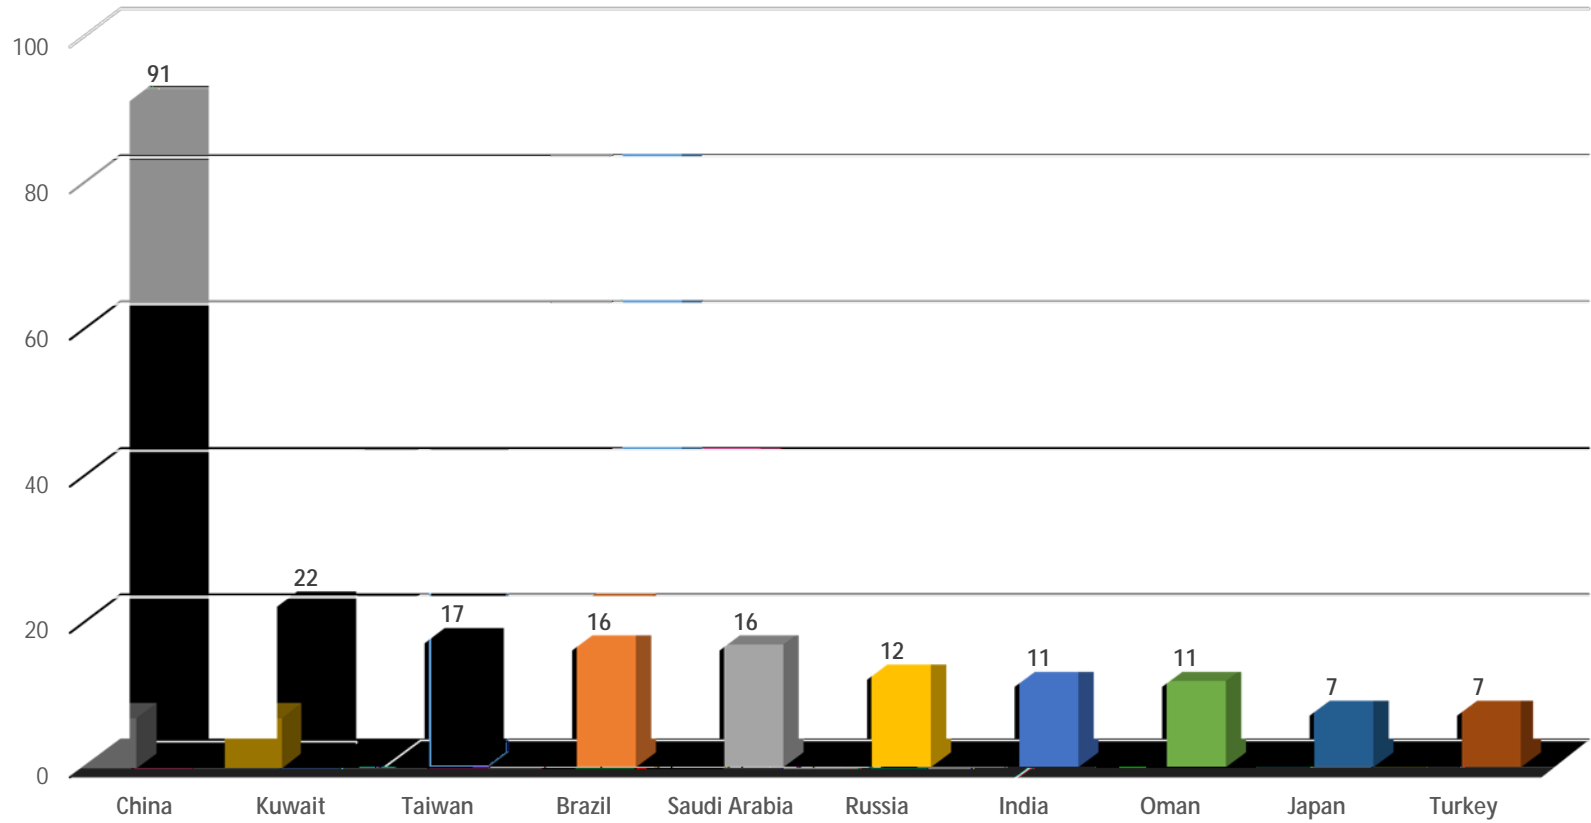

USF World
Office of International Services
Fall 2020

USF International Students Per Academic Level

USF World
Office of International Services
Fall 2020

Top 10 Countries

USF World
Office of International Services
Fall 2020

USF World
Office of International Services
Fall 2020

Top 10 Countries - Pathway Students

USF World
Office of International Services
Fall 2020

Top 10 Graduate Majors

USF World
Office of International Services
Fall 2020

Top 10 Majors - Undergraduate Students

Nicaragua	1	0.02%
Niger	1	0.02%
Nigeria	79	1.82%
Norway	1	0.02%
Oman	137	3.15%

Number of International Students Per Country (Numerical Order)

Country	# Per	% of Total
India	696	16.01%
China	652	15.00%
Brazil	247	5.68%
Saudi Arabia	161	3.70%
Vietnam	151	3.47%
Bangladesh	140	3.22%
Oman	137	3.15%
Venezuela	115	2.65%
Taiwan	88	2.02%
Pakistan	87	2.00%
Kuwait	83	1.91%
Colombia	80	1.84%
Jamaica	80	1.84%
Nigeria	79	1.82%
Trinidad & Tobago	79	1.82%
Egypt	72	1.66%
Russia	66	1.52%
Mexico	65	1.50%