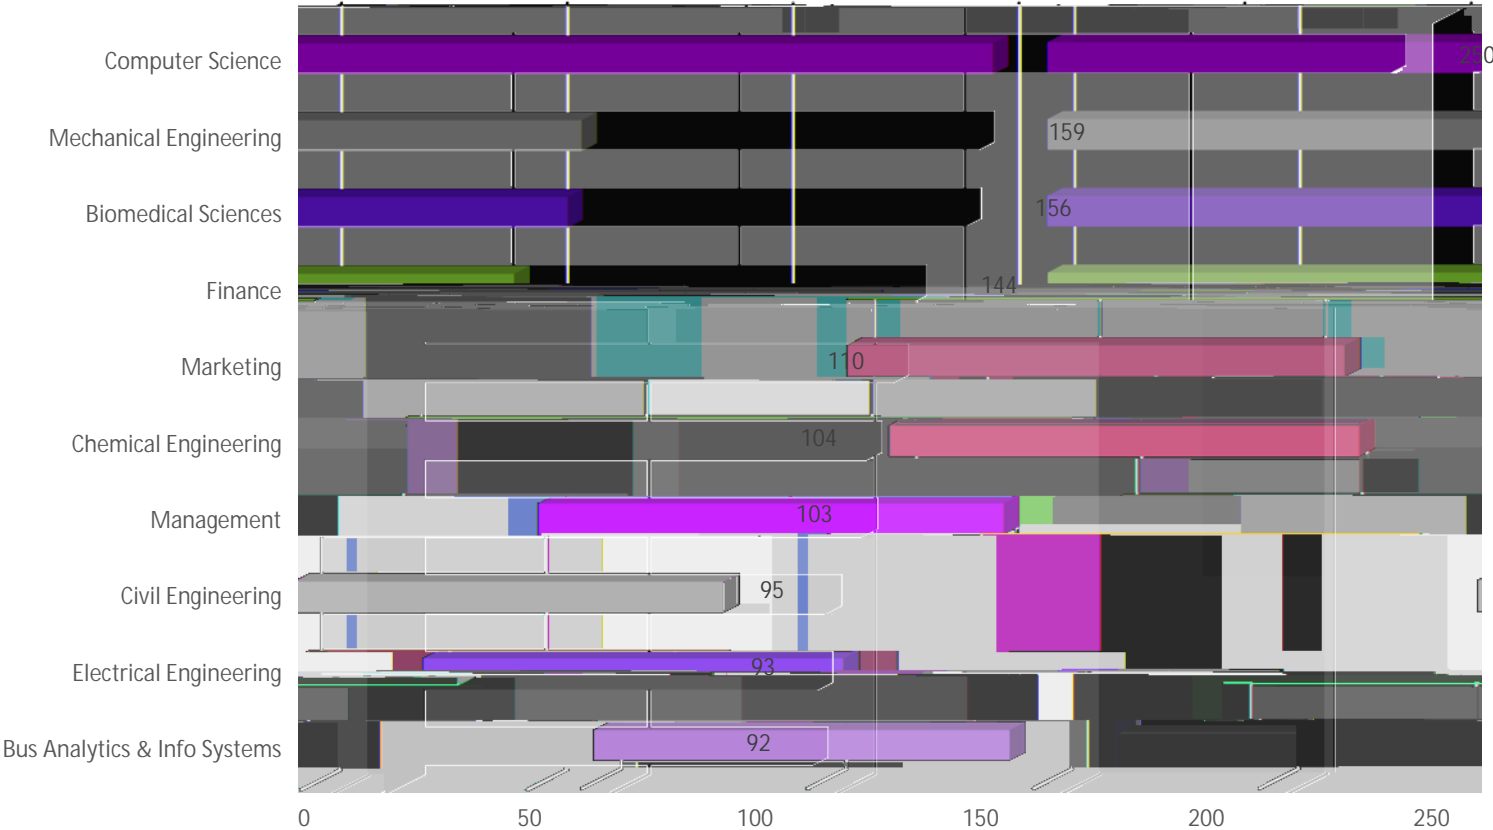

USF World
Office of International Services
Fall 2020

USF International Students Per Academic Level

USF World
Office of International Services
Fall 2020

Top 10 Countries

USF World
Office of International Services
Fall 2020

USF World
Office of International Services
Fall 2020

Top 10 Countries - Pathway Students

USF World
Office of International Services
Fall 2020

Top 10 Graduate Majors

USF World
Office of International Services
Fall 2020

Top 10 Majors - Undergraduate Students

Nicaragua	1	0.02%
Niger	1	0.02%
Nigeria	79	1.82%
Norway	1	0.02%
Oman	137	3.15%

Number of International Students Per Country (Numerical Order)

Country	# Per	% of Total
India	696	16.01%
China	652	15.00%
Brazil	247	5.68%
Saudi Arabia	161	3.70%
Vietnam	151	3.47%
Bangladesh	140	3.22%
Oman	137	3.15%
Venezuela	115	2.65%
Taiwan	88	2.02%
Pakistan	87	2.00%
Kuwait	83	1.91%
Colombia	80	1.84%
Jamaica	80	1.84%
Nigeria	79	1.82%
Trinidad & Tobago	79	1.82%
Egypt	72	1.66%
Russia	66	1.52%
Mexico	65	1.50%