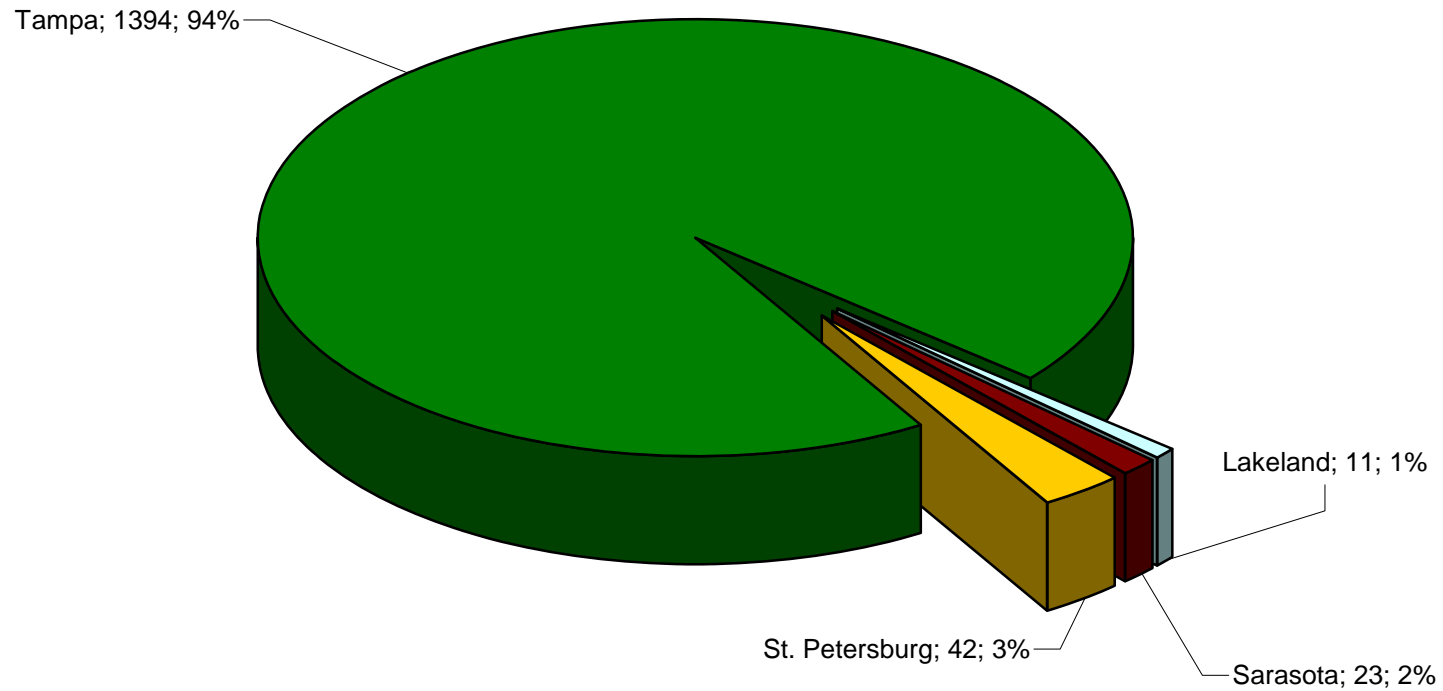

International Affairs
International Services
Fall 2007

USF International Students by Campus

Fall 2007 Total Enrollment = 1470

Source: USF Data Warehouse Add/Drop Benchmark 9/4/2007