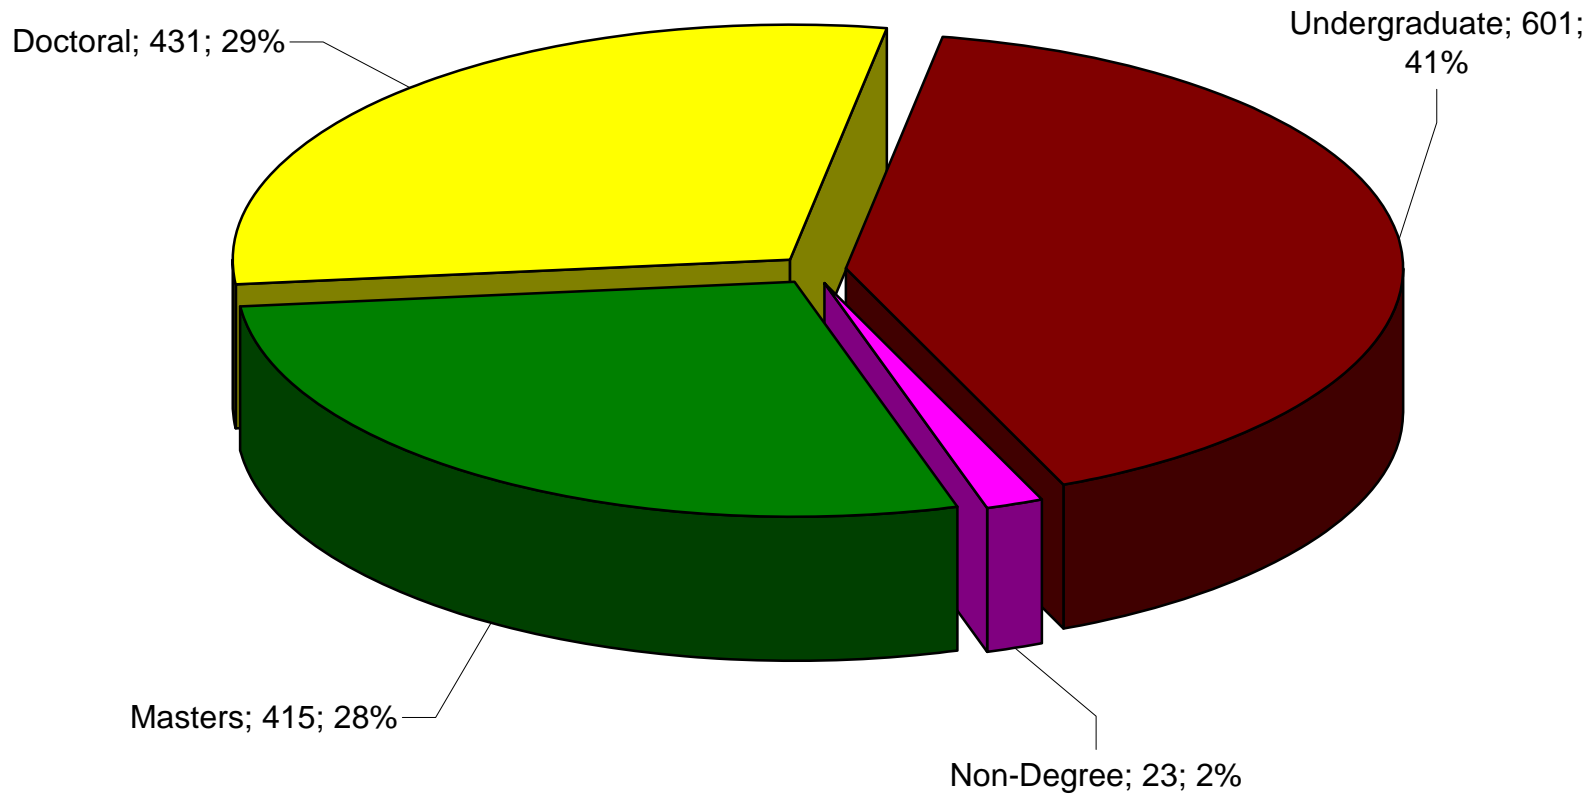

# USF International Students by Academic Level

**Fall 2007 Total Enrollment = 1470**

International Affairs  
International Services  
Fall 2007

# USF International Students by Campus

**Fall 2007 Total Enrollment = 1470**

Source: USF Data Warehouse Add/Drop Benchmark 9/4/2007